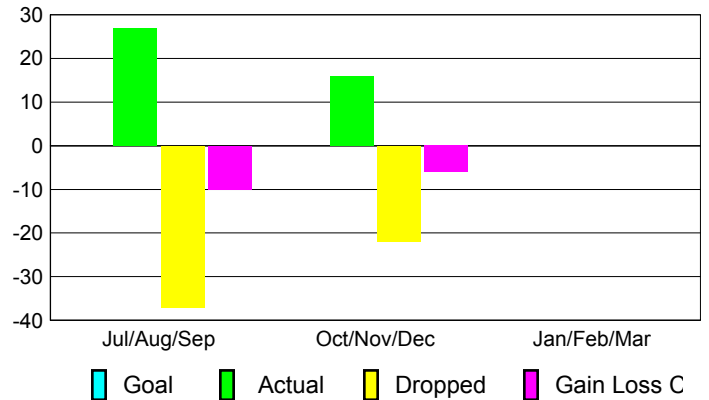

Membership Results 2012-2013

Goal, New, Dropped, Gain/Loss

Comparison of Membership Gain/Loss

Current Year Compared to the Previous Year