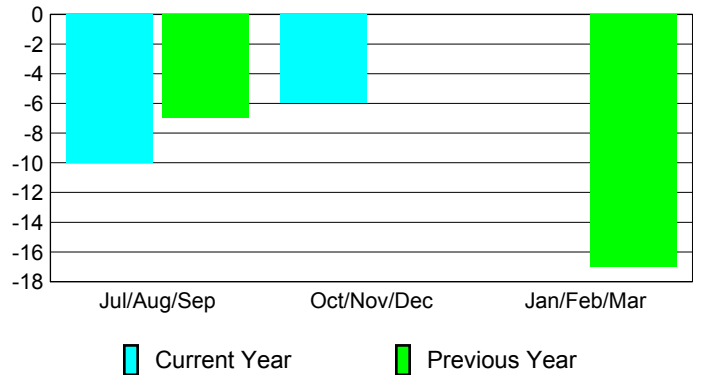

Membership Results
2012-2013

Membership
2011-2012

Month	Net Memb Goal	Actual New Memb	Actual Dropped Memb	Gain/Loss of Memb	Gain/Loss of Memb
Jul/Aug/Sep		27	-37	-10	-7
Oct/Nov/Dec		16	-22	-6	0
Jan/Feb/Mar					-17
Totals		43	-59	-16	-24

Membership Results 2012-2013

Goal, New, Dropped, Gain/Loss

Comparison of Membership Gain/Loss

Current Year Compared to the Previous Year

Gender Comparison 2012-2013

Jul/Aug/Sep

Oct/Nov/Dec

Jan/Feb/Mar